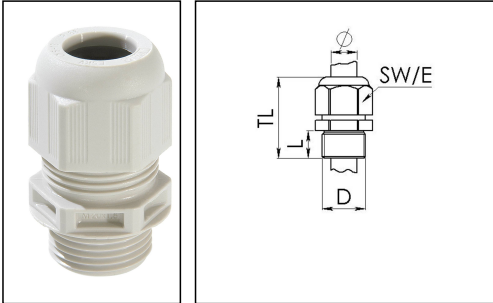

## ESKV 40 LT

Cable gland LowTemp, polyamide, M40, RAL 7035 with short thread

Product illustrations are exemplary and may differ from the chosen product. Further variants and individual customization, we will gladly provide you on request.

Material cable gland	Polyamide
Material sealing gasket	Silicone
Protection class	IP69, IP68 (5 bar 30 min)
Temp. range min	-60 °C
Temp. range max	100 °C
Glow wire test	750 °C
Thread type	M
Ø Connection thread D	40
Lead	1,5
Length screw-in thread L	12 mm
Ø cable diameter min	16 mm
Ø cable diameter max	28 mm
Key width SW	46 mm
Collar diameter (E)	51 mm
Total length TL	52 mm - 65 mm
Type of cable anchorage	A
Install. torques fitting	20 N m
Install. torques cap nut	20 N m
Impact category	4
Equipment	Incl. connection thread gasket
Product Color	RAL 7035
Type	ESKV 40 LT
Order no. RAL 7035	10062781
Packing unit	10
ETIM-Classification	EC000441