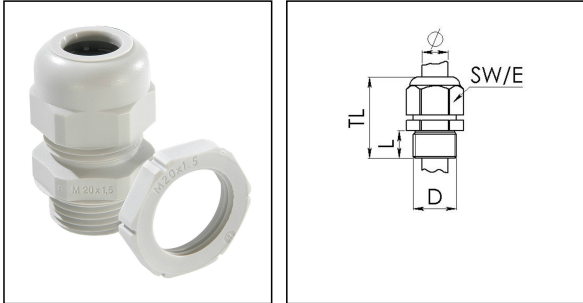

WISKONUS-SET 12

Cable gland, polyamide, M12, RAL 7035, with locknut

Product illustrations are exemplary and may differ from the chosen product. Further variants and individual customization, we will gladly provide you on request.

Material cable gland	Polyamide
Material sealing gasket	EPDM
Temp. range min	-20 °C
Temp. range max	80 °C
Protection class	IP66
Thread type	M
Ø Connection thread D	12
Lead	1,5
Length screw-in thread L	9 mm
Ø cable diameter min	4 mm
Ø cable diameter max	6 mm
Key width SW	15 mm
Collar diameter (E)	16 mm
Total length TL	28 mm - 32 mm
Type of cable anchorage	A
Product Color	RAL 7035
Order no. RAL 7035	10063249
Type	WISKONUS-SET 12
Packing unit	50
ETIM-Classification	EC000441