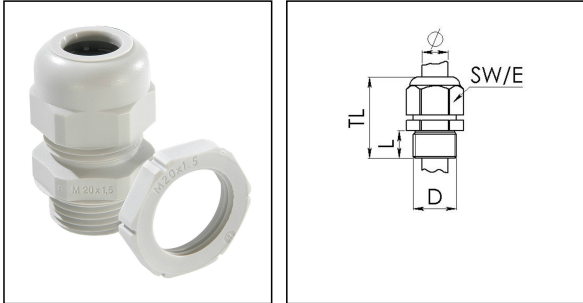

## WISKONUS-SET 12

Cable gland, polyamide, M12, RAL 7035, with locknut

Product illustrations are exemplary and may differ from the chosen product. Further variants and individual customization, we will gladly provide you on request.

<b>Material cable gland</b>	Polyamide
<b>Material sealing gasket</b>	EPDM
<b>Temp. range min</b>	-20 °C
<b>Temp. range max</b>	80 °C
<b>Protection class</b>	IP66
<b>Thread type</b>	M
<b>Ø Connection thread D</b>	12
<b>Lead</b>	1,5
<b>Length screw-in thread L</b>	9 mm
<b>Ø cable diameter min</b>	4 mm
<b>Ø cable diameter max</b>	6 mm
<b>Key width SW</b>	15 mm
<b>Collar diameter (E)</b>	16 mm
<b>Total length TL</b>	28 mm - 32 mm
<b>Type of cable anchorage</b>	A
<b>Product Color</b>	RAL 7035
<b>Order no. RAL 7035</b>	10063249
<b>Type</b>	WISKONUS-SET 12
<b>Packing unit</b>	50
<b>ETIM-Classification</b>	EC000441