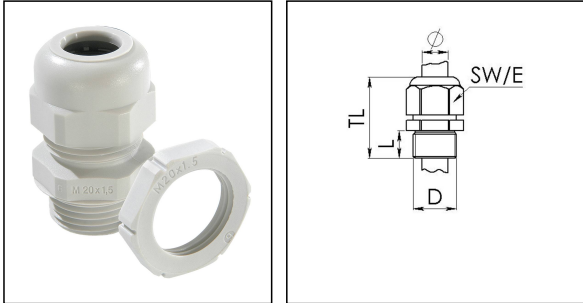

## WISKONUS-SET 16

Cable gland, polyamide, M16, RAL 7035, with locknut

Product illustrations are exemplary and may differ from the chosen product. Further variants and individual customization, we will gladly provide you on request.

<b>Material cable gland</b>	Polyamide
<b>Material sealing gasket</b>	EPDM
<b>Temp. range min</b>	-20 °C
<b>Temp. range max</b>	80 °C
<b>Protection class</b>	IP66
<b>Thread type</b>	M
<b>Ø Connection thread D</b>	16
<b>Lead</b>	1,5
<b>Length screw-in thread L</b>	9 mm
<b>Ø cable diameter min</b>	5 mm
<b>Ø cable diameter max</b>	8 mm
<b>Key width SW</b>	19 mm
<b>Collar diameter (E)</b>	21 mm
<b>Total length TL</b>	32 mm - 36 mm
<b>Type of cable anchorage</b>	A
<b>Product Color</b>	RAL 7035
<b>Order no. RAL 7035</b>	10063250
<b>Type</b>	WISKONUS-SET 16
<b>Packing unit</b>	50
<b>ETIM-Classification</b>	EC000441