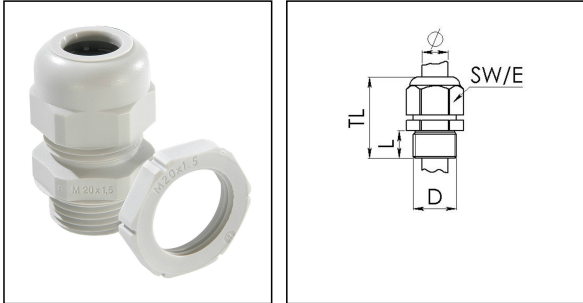

WISKONUS-SET 16

Cable gland, polyamide, M16, RAL 7035, with locknut

Product illustrations are exemplary and may differ from the chosen product. Further variants and individual customization, we will gladly provide you on request.

Material cable gland	Polyamide
Material sealing gasket	EPDM
Temp. range min	-20 °C
Temp. range max	80 °C
Protection class	IP66
Thread type	M
Ø Connection thread D	16
Lead	1,5
Length screw-in thread L	9 mm
Ø cable diameter min	5 mm
Ø cable diameter max	8 mm
Key width SW	19 mm
Collar diameter (E)	21 mm
Total length TL	32 mm - 36 mm
Type of cable anchorage	A
Product Color	RAL 7035
Order no. RAL 7035	10063250
Type	WISKONUS-SET 16
Packing unit	50
ETIM-Classification	EC000441