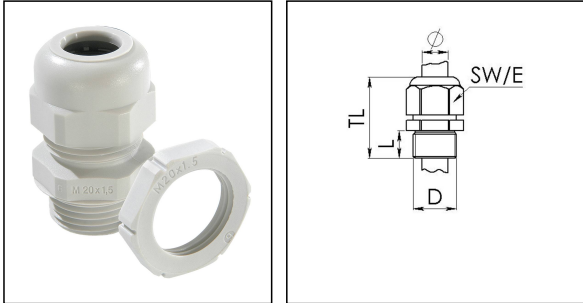

WISKONUS-SET 25

Cable gland, polyamide, M25, RAL 7035, with locknut

Product illustrations are exemplary and may differ from the chosen product. Further variants and individual customization, we will gladly provide you on request.

Material cable gland	Polyamide
Material sealing gasket	EPDM
Temp. range min	-20 °C
Temp. range max	80 °C
Protection class	IP66
Thread type	M
Ø Connection thread D	25
Lead	1,5
Length screw-in thread L	11 mm
Ø cable diameter min	9 mm
Ø cable diameter max	14 mm
Key width SW	27 mm
Collar diameter (E)	29 mm
Total length TL	38 mm - 44 mm
Type of cable anchorage	A
Product Color	RAL 7035
Order no. RAL 7035	10063252
Type	WISKONUS-SET 25
Packing unit	50
ETIM-Classification	EC000441