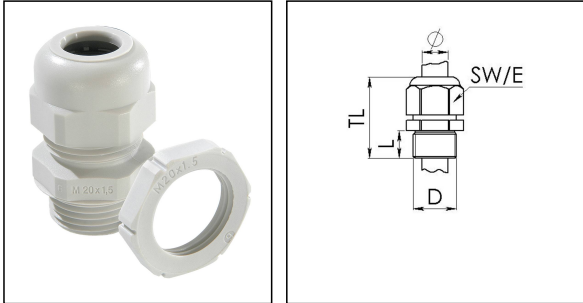

WISKONUS-SET 32

Cable gland, polyamide, M32, RAL 7035, with locknut

Product illustrations are exemplary and may differ from the chosen product. Further variants and individual customization, we will gladly provide you on request.

Material cable gland	Polyamide
Material sealing gasket	EPDM
Temp. range min	-20 °C
Temp. range max	80 °C
Protection class	IP66
Thread type	M
Ø Connection thread D	32
Lead	1,5
Length screw-in thread L	11 mm
Ø cable diameter min	13 mm
Ø cable diameter max	17 mm
Key width SW	33 mm
Collar diameter (E)	36 mm
Total length TL	43 mm - 50 mm
Type of cable anchorage	A
Product Color	RAL 7035
Order no. RAL 7035	10063253
Type	WISKONUS-SET 32
Packing unit	25
ETIM-Classification	EC000441