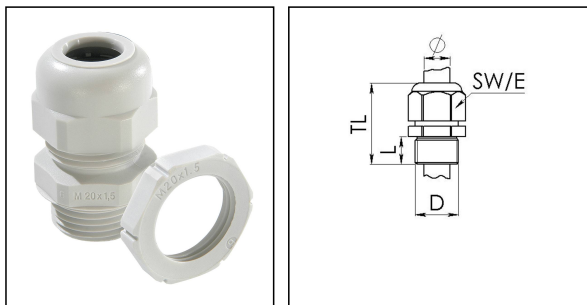

WISKONUS-SET 32

Cable gland, polyamide, M32, RAL 7035, with locknut

Product illustrations are exemplary and may differ from the chosen product. Further variants and individual customization, we will gladly provide you on request.

Material cable gland	Polyamide
Material sealing gasket	EPDM
Temp. range min	-20 °C
Temp. range max	80 °C
Protection class	IP66
Thread type	M
Ø Connection thread D	32
Lead	1,5
Length screw-in thread L	11 mm
Ø cable diameter min	13 mm
Ø cable diameter max	17 mm
Key width SW	33 mm
Collar diameter (E)	36 mm
Total length TL	43 mm - 50 mm
Type of cable anchorage	A
Product Color	RAL 7035
Order no. RAL 7035	10063253
Type	WISKONUS-SET 32
Packing unit	25
ETIM-Classification	EC000441