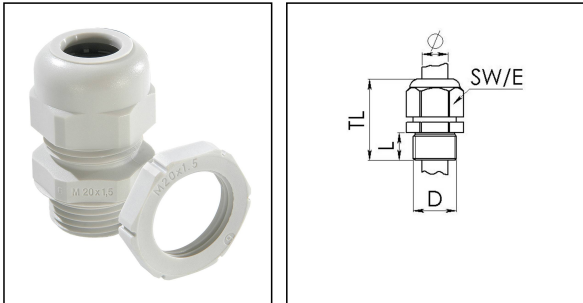

WISKONUS-SET 40

Cable gland, polyamide, M40, RAL 7035, with locknut

Product illustrations are exemplary and may differ from the chosen product. Further variants and individual customization, we will gladly provide you on request.

Material cable gland	Polyamide
Material sealing gasket	EPDM
Temp. range min	-20 °C
Temp. range max	80 °C
Protection class	IP66
Thread type	M
Ø Connection thread D	40
Lead	1,5
Length screw-in thread L	12 mm
Ø cable diameter min	17 mm
Ø cable diameter max	24 mm
Key width SW	42 mm
Collar diameter (E)	46 mm
Total length TL	47 mm - 56 mm
Type of cable anchorage	A
Product Color	RAL 7035
Order no. RAL 7035	10063254
Type	WISKONUS-SET 40
Packing unit	10
ETIM-Classification	EC000441