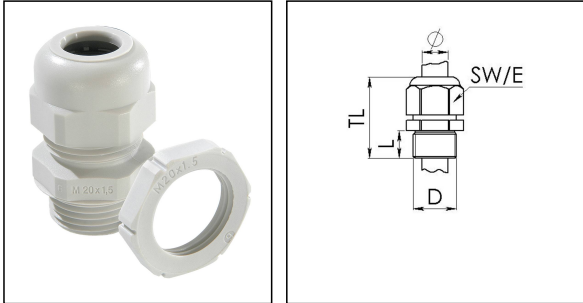

WISKONUS-SET 50

Cable gland, polyamide, M50, RAL 7035, with locknut

Product illustrations are exemplary and may differ from the chosen product. Further variants and individual customization, we will gladly provide you on request.

Material cable gland	Polyamide
Material sealing gasket	EPDM
Temp. range min	-20 °C
Temp. range max	80 °C
Protection class	IP66
Thread type	M
Ø Connection thread D	50
Lead	1,5
Length screw-in thread L	14 mm
Ø cable diameter min	23 mm
Ø cable diameter max	32 mm
Key width SW	53 mm
Collar diameter (E)	59 mm
Total length TL	56 mm - 65 mm
Type of cable anchorage	A
Product Color	RAL 7035
Order no. RAL 7035	10063255
Type	WISKONUS-SET 50
Packing unit	4
ETIM-Classification	EC000441