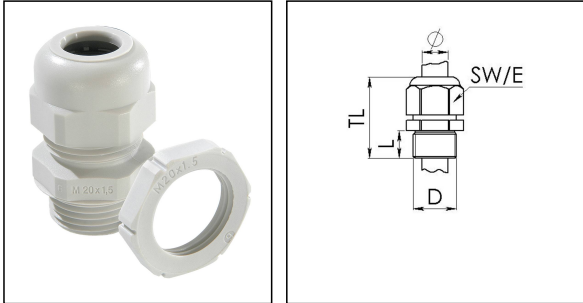

WISKONUS-SET 63

Cable gland, polyamide, M63, RAL 7035, with locknut

Product illustrations are exemplary and may differ from the chosen product. Further variants and individual customization, we will gladly provide you on request.

Material cable gland	Polyamide
Material sealing gasket	EPDM
Temp. range min	-20 °C
Temp. range max	80 °C
Protection class	IP66
Thread type	M
Ø Connection thread D	63
Lead	1,5
Length screw-in thread L	15 mm
Ø cable diameter min	37 mm
Ø cable diameter max	44 mm
Key width SW	65 mm
Collar diameter (E)	73 mm
Total length TL	60 mm - 68 mm
Type of cable anchorage	A
Product Color	RAL 7035
Order no. RAL 7035	10063256
Type	WISKONUS-SET 63
Packing unit	3
ETIM-Classification	EC000441