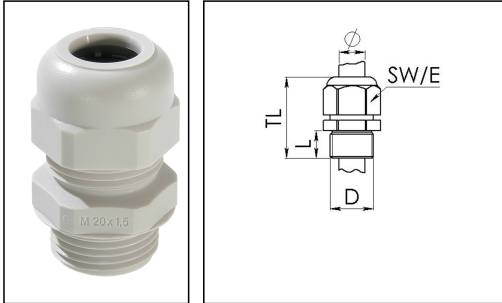

WISKONUS 16

Cable gland, polyamide, M16, RAL 7035

Product illustrations are exemplary and may differ from the chosen product. Further variants and individual customization, we will gladly provide you on request.

Material cable gland	Polyamide
Material sealing gasket	EPDM
Temp. range min	-20 °C
Temp. range max	80 °C
Protection class	IP66
Thread type	M
Ø Connection thread D	16
Lead	1,5
Length screw-in thread L	9 mm
Ø cable diameter min	5 mm
Ø cable diameter max	8 mm
Key width SW	19 mm
Collar diameter (E)	21 mm
Total length TL	32 mm - 36 mm
Product Color	RAL 7035
Order no. RAL 7035	10063258
Type	WISKONUS 16
Packing unit	50
ETIM-Classification	EC000441