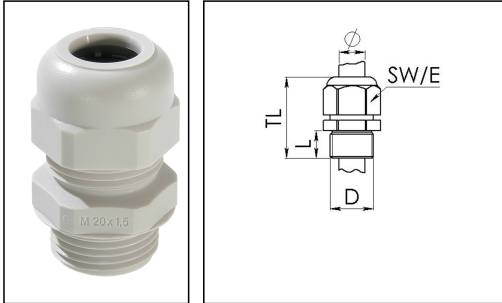

WISKONUS 20

Cable gland, polyamide, M20, RAL 7035

Product illustrations are exemplary and may differ from the chosen product. Further variants and individual customization, we will gladly provide you on request.

Material cable gland	Polyamide
Material sealing gasket	EPDM
Temp. range min	-20 °C
Temp. range max	80 °C
Protection class	IP66
Thread type	M
Ø Connection thread D	20
Lead	1,5
Length screw-in thread L	10 mm
Ø cable diameter min	7 mm
Ø cable diameter max	12 mm
Key width SW	24 mm
Collar diameter (E)	26 mm
Total length TL	35 mm - 41 mm
Product Color	RAL 7035
Order no. RAL 7035	10063259
Type	WISKONUS 20
Packing unit	50
ETIM-Classification	EC000441