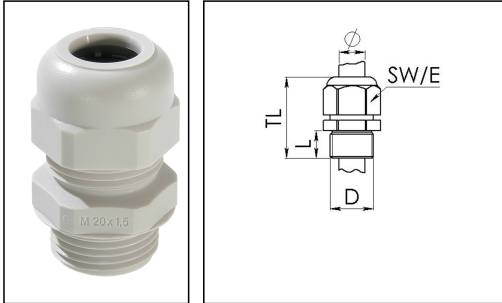

WISKONUS 25

Cable gland, polyamide, M25, RAL 7035

Product illustrations are exemplary and may differ from the chosen product. Further variants and individual customization, we will gladly provide you on request.

Material cable gland	Polyamide
Material sealing gasket	EPDM
Temp. range min	-20 °C
Temp. range max	80 °C
Protection class	IP66
Thread type	M
Ø Connection thread D	25
Lead	1,5
Length screw-in thread L	11 mm
Ø cable diameter min	9 mm
Ø cable diameter max	14 mm
Key width SW	27 mm
Collar diameter (E)	29 mm
Total length TL	38 mm - 44 mm
Product Color	RAL 7035
Order no. RAL 7035	10063260
Type	WISKONUS 25
Packing unit	50
ETIM-Classification	EC000441