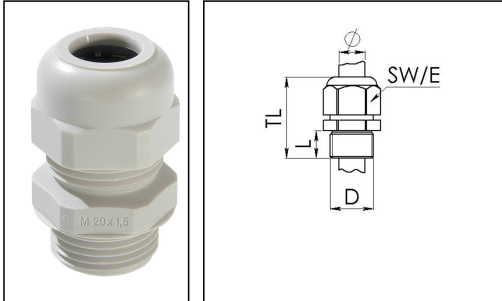

WISKONUS 32

Cable gland, polyamide, M32, RAL 7035

Product illustrations are exemplary and may differ from the chosen product. Further variants and individual customization, we will gladly provide you on request.

Material cable gland	Polyamide
Material sealing gasket	EPDM
Temp. range min	-20 °C
Temp. range max	80 °C
Protection class	IP66
Thread type	M
Ø Connection thread D	32
Lead	1,5
Length screw-in thread L	11 mm
Ø cable diameter min	13 mm
Ø cable diameter max	17 mm
Key width SW	33 mm
Collar diameter (E)	36 mm
Total length TL	43 mm - 50 mm
Product Color	RAL 7035
Order no. RAL 7035	10063261
Type	WISKONUS 32
Packing unit	25
ETIM-Classification	EC000441