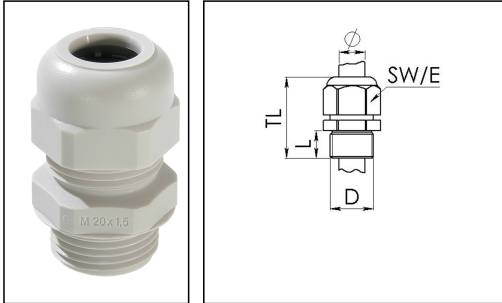

WISKONUS 40

Cable gland, polyamide, M40, RAL 7035

Product illustrations are exemplary and may differ from the chosen product. Further variants and individual customization, we will gladly provide you on request.

Material cable gland	Polyamide
Material sealing gasket	EPDM
Temp. range min	-20 °C
Temp. range max	80 °C
Protection class	IP66
Thread type	M
Ø Connection thread D	40
Lead	1,5
Length screw-in thread L	12 mm
Ø cable diameter min	17 mm
Ø cable diameter max	24 mm
Key width SW	42 mm
Collar diameter (E)	46 mm
Total length TL	47 mm - 56 mm
Product Color	RAL 7035
Order no. RAL 7035	10063262
Type	WISKONUS 40
Packing unit	10
ETIM-Classification	EC000441