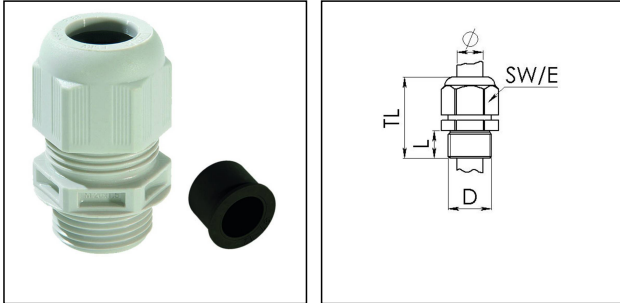

ESKV-RDE 32

Cable gland with reduction sealing insert, polyamide, M32, RAL 7035

Product illustrations are exemplary and may differ from the chosen product. Further variants and individual customization, we will gladly provide you on request.

Material cable gland	Polyamide
Material sealing gasket	EPDM
Temp. range min	-40 °C
Temp. range max	100 °C
Protection class	IP69, IP68 (5 bar 30 min)
Thread type	M
Ø Connection thread D	32
Lead	1,5
Length screw-in thread L	12 mm
Ø cable diameter min	9 mm
Ø cable diameter max	21 mm
Key width SW	36 mm
Collar diameter (E)	40 mm
Total length TL	42 mm - 51 mm
Glow wire test	750 °C
Type of cable anchorage	A
Install. torques fitting	15 N m
Install. torques cap nut	4 N m
Impact category	4
Advice	With reduction insert
Product Color	RAL 7035
Order no. RAL 7035	10064980
Type	ESKV-RDE 32
Packing unit	25
ETIM-Classification	EC000441