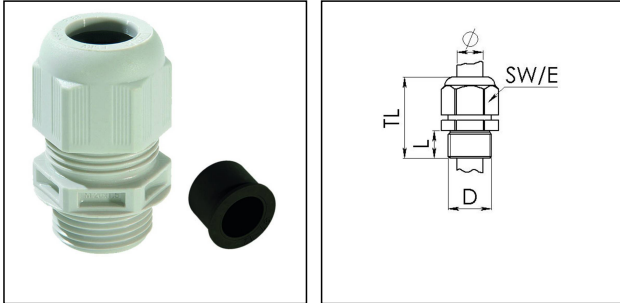

## ESKV-RDE 63

Cable gland with reduction sealing insert, polyamide, M63, RAL 7035

Product illustrations are exemplary and may differ from the chosen product. Further variants and individual customization, we will gladly provide you on request.

Material cable gland	Polyamide
Material sealing gasket	EPDM
Temp. range min	-40 °C
Temp. range max	100 °C
Protection class	IP69, IP68 (5 bar 30 min)
Thread type	M
Ø Connection thread D	63
Lead	1,5
Length screw-in thread L	15 mm
Ø cable diameter min	28 mm
Ø cable diameter max	48 mm
Key width SW	68 mm
Collar diameter (E)	75 mm
Total length TL	64 mm - 78 mm
Glow wire test	750 °C
Type of cable anchorage	A
Install. torques fitting	30 N m
Install. torques cap nut	30 N m
Impact category	5
Equipment	Incl. connection thread gasket
Advice	With reduction insert
Product Color	RAL 7035
Order no. RAL 7035	10064983
Type	ESKV-RDE 63
Packing unit	3