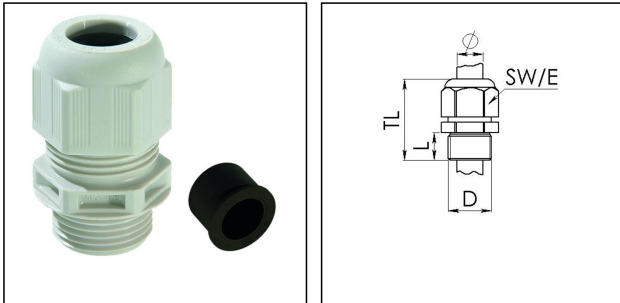

## ESKV-RDE 63

Cable gland with reduction sealing insert, polyamide, M63, RAL 7035

Product illustrations are exemplary and may differ from the chosen product. Further variants and individual customization, we will gladly provide you on request.

Material cable gland	Polyamide
Material sealing gasket	EPDM
Temp. range min	-40 °C
Temp. range max	100 °C
Protection class	IP69, IP68 (5 bar 30 min)
Thread type	M
Ø Connection thread D	63
Lead	1,5
Length screw-in thread L	15 mm
Ø cable diameter min	28 mm
Ø cable diameter max	48 mm
Key width SW	68 mm
Collar diameter (E)	75 mm
Total length TL	64 mm - 78 mm
Glow wire test	750 °C
Type of cable anchorage	A
Install. torques fitting	30 N m
Install. torques cap nut	30 N m
Impact category	5
Equipment	Incl. connection thread gasket
Advice	With reduction insert
Product Color	RAL 7035
Order no. RAL 7035	10064983
Type	ESKV-RDE 63
Packing unit	3