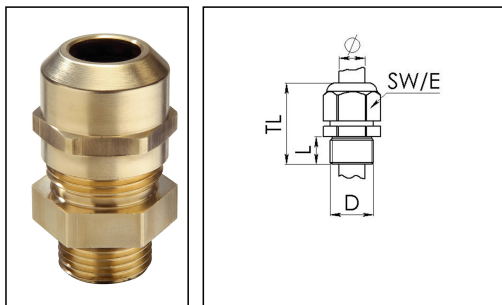

## MMSKV 24

Cable gland, brass DIN 89285, M24

Product illustrations are exemplary and may differ from the chosen product. Further variants and individual customization, we will gladly provide you on request.

Material cable gland	Brass
Material sealing gasket	EPDM
Material clamping cage	Polyamide
Temp. range min	-40 °C
Temp. range max	100 °C
Protection class	IP69, IP68 (5 bar 30 min)
Thread type	M
Ø Connection thread D	24
Lead	1,5
Length screw-in thread L	11 mm
Ø cable diameter min	9 mm
Ø cable diameter max	17 mm
Key width SW	29 mm
Collar diameter (E)	32 mm
Total length TL	37 mm - 46 mm
Type of cable anchorage	A
Install. torques fitting	10 N m
Install. torques cap nut	10 N m
Impact category	6
Surface	Bright
Order no. bright	10065103
Type	MMSKV 24
Packing unit	1
ETIM-Classification	EC000441