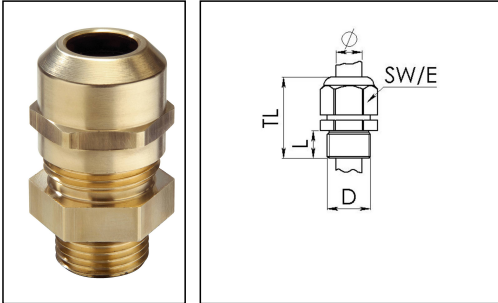

## MMSKV 24

Cable gland, brass DIN 89285, M24

Product illustrations are exemplary and may differ from the chosen product. Further variants and individual customization, we will gladly provide you on request.

Material cable gland	Brass
Material sealing gasket	EPDM
Material clamping cage	Polyamide
Temp. range min	-40 °C
Temp. range max	100 °C
Protection class	IP69, IP68 (5 bar 30 min)
Thread type	M
Ø Connection thread D	24
Lead	1,5
Length screw-in thread L	11 mm
Ø cable diameter min	9 mm
Ø cable diameter max	17 mm
Key width SW	29 mm
Collar diameter (E)	32 mm
Total length TL	37 mm - 46 mm
Type of cable anchorage	A
Install. torques fitting	10 N m
Install. torques cap nut	10 N m
Impact category	6
Surface	Bright
Order no. bright	10065103
Type	MMSKV 24
Packing unit	1
ETIM-Classification	EC000441