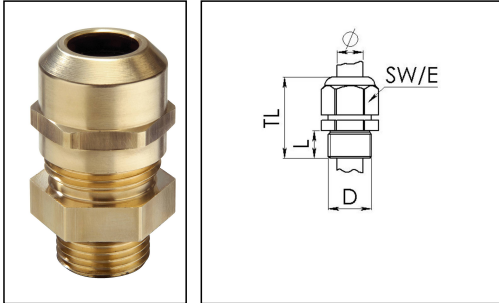

## MMSKV 36

Cable gland, brass DIN 89285, M36

Product illustrations are exemplary and may differ from the chosen product. Further variants and individual customization, we will gladly provide you on request.

Material cable gland	Brass
Material sealing gasket	EPDM
Material clamping cage	Polyamide
Temp. range min	-40 °C
Temp. range max	100 °C
Protection class	IP69, IP68 (5 bar 30 min)
Thread type	M
Ø Connection thread D	36
Lead	2
Length screw-in thread L	13 mm
Ø cable diameter min	16 mm
Ø cable diameter max	28 mm
Key width SW	46 mm
Collar diameter (E)	51 mm
Total length TL	49 mm - 60 mm
Type of cable anchorage	A
Install. torques fitting	20 N m
Install. torques cap nut	15 N m
Impact category	6
Surface	Bright
Order no. bright	10065105
Type	MMSKV 36
Packing unit	1
ETIM-Classification	EC000441