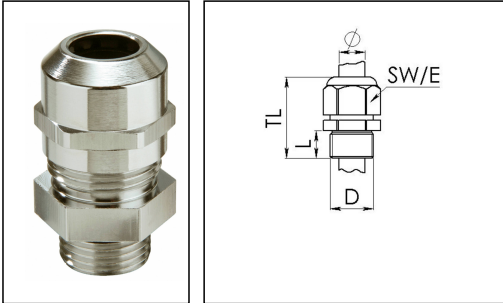

## MMSKV 36/Ni

Cable gland, brass nickel-plated, DIN 89285, M36

Product illustrations are exemplary and may differ from the chosen product. Further variants and individual customization, we will gladly provide you on request.

Material cable gland	Brass nickel-plated
Material sealing gasket	EPDM
Material clamping cage	Polyamide
Temp. range min	-40 °C
Temp. range max	100 °C
Protection class	IP69, IP68 (5 bar 30 min)
Thread type	M
Ø Connection thread D	36
Lead	2
Length screw-in thread L	13 mm
Ø cable diameter min	16 mm
Ø cable diameter max	28 mm
Key width SW	46 mm
Collar diameter (E)	51 mm
Total length TL	49 mm - 60 mm
Type of cable anchorage	A
Install. torques fitting	20 N m
Install. torques cap nut	15 N m
Impact category	6
Surface	Nickel-plated
Order no. nickel-plated	10065112
Type	MMSKV 36/Ni
Packing unit	1
ETIM-Classification	EC000441