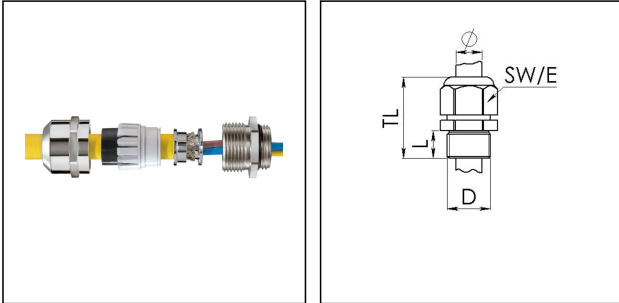

## MMSKV 18 EMV-Z

Cable gland DIN 89285, brass, earthing cones DIN 89345, M18

Product illustrations are exemplary and may differ from the chosen product. Further variants and individual customization, we will gladly provide you on request.

Material cable gland	Brass
Material sealing gasket	EPDM
Material earthing insert	Brass chromium-plated
Material clamping cage	Polyamide
Temp. range min	-40 °C
Temp. range max	100 °C
Protection class	IP69, IP68 (5 bar 30 min)
Thread type	M
Ø Connection thread D	18
Lead	1,5
Length screw-in thread L	10 mm
Ø cable diameter min	6 mm
Ø cable diameter max	13 mm
Key width SW	24 mm
Total length TL	33 mm - 41 mm
Type of cable anchorage	A
Install. torques fitting	8 N m
Install. torques cap nut	8 N m
Impact category	6
Surface	Bright
Order no. bright	10065123
Type	MMSKV 18 EMV-Z
Packing unit	1
ETIM-Classification	EC000441