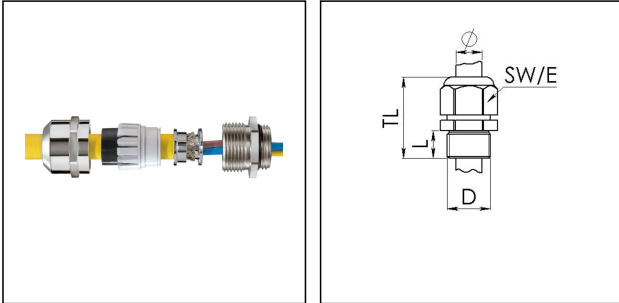

MMSKV 36 EMV-Z

Cable gland DIN 89285, brass, earthing cones DIN 89345, M36

Product illustrations are exemplary and may differ from the chosen product. Further variants and individual customization, we will gladly provide you on request.

Material cable gland	Brass
Material sealing gasket	EPDM
Material earthing insert	Brass chromium-plated
Material clamping cage	Polyamide
Temp. range min	-40 °C
Temp. range max	100 °C
Protection class	IP69, IP68 (5 bar 30 min)
Thread type	M
Ø Connection thread D	36
Lead	2
Length screw-in thread L	13 mm
Ø cable diameter min	16 mm
Ø cable diameter max	28 mm
Key width SW	46 mm
Collar diameter (E)	51 mm
Total length TL	49 mm - 60 mm
Type of cable anchorage	A
Install. torques fitting	20 N m
Install. torques cap nut	15 N m
Impact category	6
Surface	Bright
Order no. bright	10065126
Type	MMSKV 36 EMV-Z
Packing unit	1
ETIM-Classification	EC000441