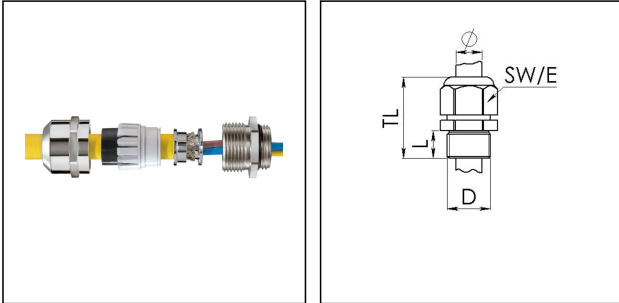

MMSKV 45 EMV-Z

Cable gland DIN 89285, brass, earthing cones DIN 89345, M45

Product illustrations are exemplary and may differ from the chosen product. Further variants and individual customization, we will gladly provide you on request.

Material cable gland	Brass
Material sealing gasket	EPDM
Material earthing insert	Brass chromium-plated
Material clamping cage	Polyamide
Temp. range min	-40 °C
Temp. range max	100 °C
Protection class	IP69, IP68 (5 bar 30 min)
Thread type	M
Ø Connection thread D	45
Lead	2
Length screw-in thread L	14 mm
Ø cable diameter min	21 mm
Ø cable diameter max	35 mm
Key width SW	55 mm
Collar diameter (E)	61 mm
Total length TL	56 mm - 67 mm
Type of cable anchorage	A
Install. torques fitting	30 N m
Install. torques cap nut	30 N m
Impact category	6
Surface	Bright
Order no. bright	10065127
Type	MMSKV 45 EMV-Z
Packing unit	1
ETIM-Classification	EC000441