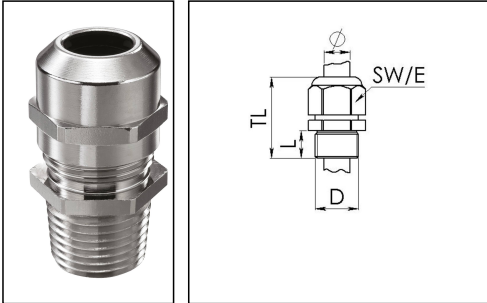

## NMSKV 1

Cable gland, brass nickel-plated, 1"

Product illustrations are exemplary and may differ from the chosen product. Further variants and individual customization, we will gladly provide you on request.

Material cable gland	Brass nickel-plated
Material clamping cage	Polyamide
Material sealing gasket	EPDM
Temp. range min	-40 °C
Temp. range max	100 °C
Protection class	IP68 (5 bar 30 min), IP69
Thread type	NPT
Ø Connection thread D	1"
Length screw-in thread L	20 mm
Ø cable diameter min	13 mm
Ø cable diameter max	21 mm
Ø cable diameter UL	14,6 mm - 19,5 mm
Key width SW	36 mm
Collar diameter (E)	40 mm
Type of cable anchorage	A
Install. torques fitting	20 N m
Install. torques cap nut	20 N m
Impact category	6
Total length TL	46 mm - 53 mm
Surface	Nickel-plated
Order no. nickel-plated	10065484
Type	NMSKV 1
Packing unit	25
ETIM-Classification	EC000441

Remarks:

Your Contact:

WISKA Hoppmann GmbH

Kisdorfer Weg 28 · 24568 Kaltenkirchen · Germany

☎ +49-4191-508-0 · 📠 +49-4191-508-209

contact@wiska.de · www.wiska.com

When using a locknut NMMU, an additional connection thread gasket EADR must be used to achieve protection class IP69 / IP68.