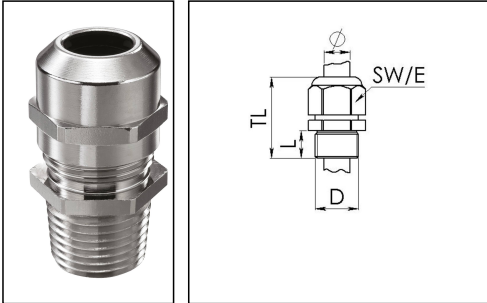

## NMSKV 1 1/4

Cable gland, brass nickel-plated, NPT 1 1/4"

Product illustrations are exemplary and may differ from the chosen product. Further variants and individual customization, we will gladly provide you on request.

Material cable gland	Brass nickel-plated
Material clamping cage	Polyamide
Material sealing gasket	EPDM
Temp. range min	-40 °C
Temp. range max	100 °C
Protection class	IP68 (5 bar 30 min), IP69
Thread type	NPT
Ø Connection thread D	1 1/4"
Length screw-in thread L	20 mm
Ø cable diameter min	16 mm
Ø cable diameter max	28 mm
Ø cable diameter UL	17,4 mm - 26,4 mm
Key width SW	46 mm
Collar diameter (E)	51 mm
Type of cable anchorage	A
Install. torques fitting	20 N m
Install. torques cap nut	20 N m
Impact category	6
Total length TL	50 mm - 58 mm
Surface	Nickel-plated
Order no. nickel-plated	10065485
Type	NMSKV 1 1/4
Packing unit	10
ETIM-Classification	EC000441

Remarks:

Your Contact:

WISKA Hoppmann GmbH

Kisdorfer Weg 28 · 24568 Kaltenkirchen · Germany

☎ +49-4191-508-0 · 📠 +49-4191-508-209

contact@wiska.de · www.wiska.com

When using a locknut NMMU, an additional connection thread gasket EADR must be used to achieve protection class IP69 / IP68.