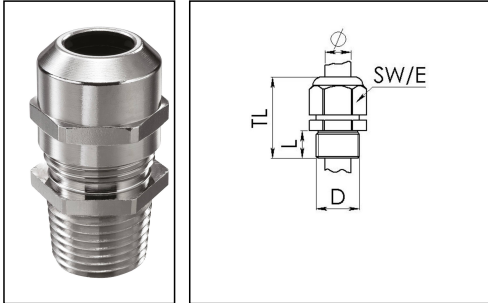

## NMSKV 2

Cable gland, brass nickel-plated, 2"

Product illustrations are exemplary and may differ from the chosen product. Further variants and individual customization, we will gladly provide you on request.

Material cable gland	Brass nickel-plated
Material clamping cage	Polyamide
Material sealing gasket	EPDM
Temp. range min	-40 °C
Temp. range max	100 °C
Protection class	IP68 (5 bar 30 min), IP69
Thread type	NPT
Ø Connection thread D	2"
Length screw-in thread L	21 mm
Ø cable diameter min	34 mm
Ø cable diameter max	48 mm
Ø cable diameter UL	38,1 mm - 47,5 mm
Key width SW	68 mm
Collar diameter (E)	75 mm
Type of cable anchorage	A
Install. torques fitting	40 N m
Install. torques cap nut	40 N m
Impact category	6
Total length TL	56 mm - 67 mm
Surface	Nickel-plated
Order no. nickel-plated	10065487
Type	NMSKV 2
Packing unit	10
ETIM-Classification	EC000441

Remarks:

Your Contact:

WISKA Hoppmann GmbH

Kisdorfer Weg 28 · 24568 Kaltenkirchen · Germany

☎ +49-4191-508-0 · 📠 +49-4191-508-209

contact@wiska.de · www.wiska.com

When using a locknut NMMU, an additional connection thread gasket ADR must be used to achieve protection class IP69 / IP68.