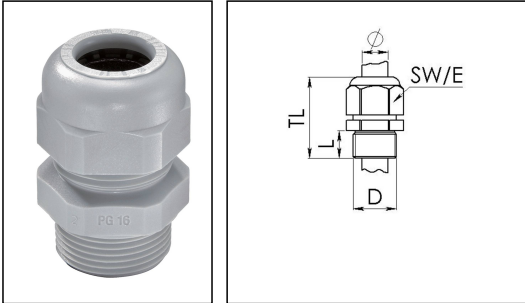

## SKV 7

Cable gland, polyamide, Pg 7, RAL 7001

Product illustrations are exemplary and may differ from the chosen product. Further variants and individual customization, we will gladly provide you on request.

|                                 |                     |
|---------------------------------|---------------------|
| <b>Material cable gland</b>     | Polyamide           |
| <b>Material sealing gasket</b>  | EPDM                |
| <b>Temp. range min</b>          | -40 °C              |
| <b>Temp. range max</b>          | 100 °C              |
| <b>Protection class</b>         | IP68 (5 bar 30 min) |
| <b>Thread type</b>              | PG                  |
| <b>Ø Connection thread D</b>    | 7                   |
| <b>Length screw-in thread L</b> | 9 mm                |
| <b>Ø cable diameter min</b>     | 3 mm                |
| <b>Ø cable diameter max</b>     | 6 mm                |
| <b>Key width SW</b>             | 15 mm               |
| <b>Collar diameter (E)</b>      | 16 mm               |
| <b>Total length TL</b>          | 28 mm - 32 mm       |
| <b>Glow wire test</b>           | 750 °C              |
| <b>Type of cable anchorage</b>  | A                   |
| <b>Product Color</b>            | RAL 7001            |
| <b>Order no. RAL 7001</b>       | 10066001            |
| <b>Type</b>                     | SKV 7               |
| <b>Packing unit</b>             | 50                  |
| <b>ETIM-Classification</b>      | EC000441            |