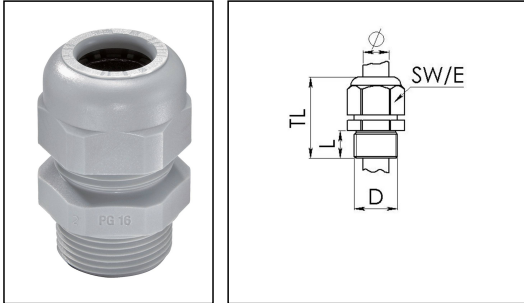

## SKV 36

Cable gland, polyamide, Pg 36 RAL 7001

Product illustrations are exemplary and may differ from the chosen product. Further variants and individual customization, we will gladly provide you on request.

<b>Material cable gland</b>	Polyamide
<b>Material sealing gasket</b>	EPDM
<b>Temp. range min</b>	-40 °C
<b>Temp. range max</b>	100 °C
<b>Protection class</b>	IP68 (5 bar 30 min)
<b>Thread type</b>	PG
<b>Ø Connection thread D</b>	36
<b>Length screw-in thread L</b>	14 mm
<b>Ø cable diameter min</b>	22 mm
<b>Ø cable diameter max</b>	32 mm
<b>Key width SW</b>	53 mm
<b>Collar diameter (E)</b>	59 mm
<b>Total length TL</b>	56 mm - 65 mm
<b>Glow wire test</b>	750 °C
<b>Type of cable anchorage</b>	A
<b>Product Color</b>	RAL 7001
<b>Order no. RAL 7001</b>	10066008
<b>Type</b>	SKV 36
<b>Packing unit</b>	10
<b>ETIM-Classification</b>	EC000441