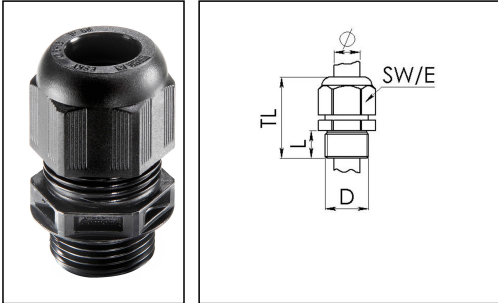

ESKV 20

Cable gland, polyamide, M20, RAL 9005 with short thread

Product illustrations are exemplary and may differ from the chosen product. Further variants and individual customization, we will gladly provide you on request.

Material cable gland	Polyamide
Material sealing gasket	EPDM
Protection class	IP69, IP68 (5 bar 30 min)
Temp. range min	-40 °C
Temp. range max	100 °C
Glow wire test	750 °C
Thread type	M
Ø Connection thread D	20
Lead	1,5
Length screw-in thread L	10 mm
Ø cable diameter min	6 mm
Ø cable diameter max	13 mm
Ø cable diameter UL	7,5 mm - 11,3 mm
Key width SW	24 mm
Collar diameter (E)	27 mm
Total length TL	36 mm - 45 mm
Type of cable anchorage	A
Install. torques fitting	4 N m
Install. torques cap nut	3 N m
Impact category	3
Product Color	RAL 9005
Type	ESKV 20
Order no. RAL 9005	10066122
Packing unit	50
ETIM-Classification	EC000441