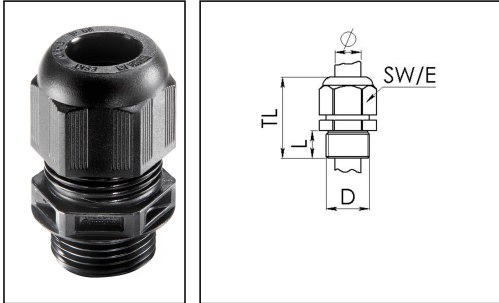

ESKV 40

Cable gland, polyamide, M40, RAL 9005 with short thread

Product illustrations are exemplary and may differ from the chosen product. Further variants and individual customization, we will gladly provide you on request.

Material cable gland	Polyamide
Material sealing gasket	EPDM
Protection class	IP69, IP68 (5 bar 30 min)
Temp. range min	-40 °C
Temp. range max	100 °C
Glow wire test	750 °C
Thread type	M
Ø Connection thread D	40
Lead	1,5
Length screw-in thread L	12 mm
Ø cable diameter min	16 mm
Ø cable diameter max	28 mm
Ø cable diameter UL	17,4 mm - 26,4 mm
Key width SW	46 mm
Collar diameter (E)	51 mm
Total length TL	52 mm - 65 mm
Type of cable anchorage	A
Install. torques fitting	20 N m
Install. torques cap nut	20 N m
Impact category	4
Equipment	Incl. connection thread gasket
Product Color	RAL 9005
Type	ESKV 40
Order no. RAL 9005	10066125
Packing unit	10