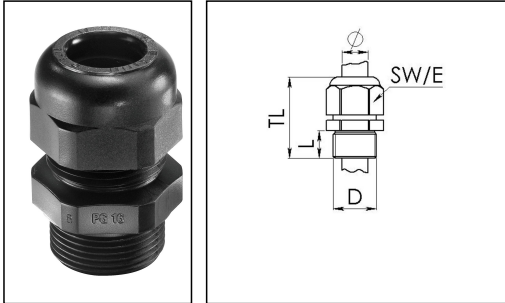

## SKV 48

Cable gland, polyamide, Pg 48, RAL 9005

Product illustrations are exemplary and may differ from the chosen product. Further variants and individual customization, we will gladly provide you on request.

<b>Material cable gland</b>	Polyamide
<b>Material sealing gasket</b>	EPDM
<b>Temp. range min</b>	-40 °C
<b>Temp. range max</b>	100 °C
<b>Protection class</b>	IP68 (5 bar 30 min)
<b>Thread type</b>	PG
<b>Ø Connection thread D</b>	48
<b>Length screw-in thread L</b>	15 mm
<b>Ø cable diameter min</b>	36 mm
<b>Ø cable diameter max</b>	44 mm
<b>Key width SW</b>	65 mm
<b>Collar diameter (E)</b>	73 mm
<b>Total length TL</b>	60 mm - 68 mm
<b>Glow wire test</b>	750 °C
<b>Type of cable anchorage</b>	A
<b>Product Color</b>	RAL 9005
<b>Order no. RAL 9005</b>	10066200
<b>Type</b>	SKV 48
<b>Packing unit</b>	4
<b>ETIM-Classification</b>	EC000441