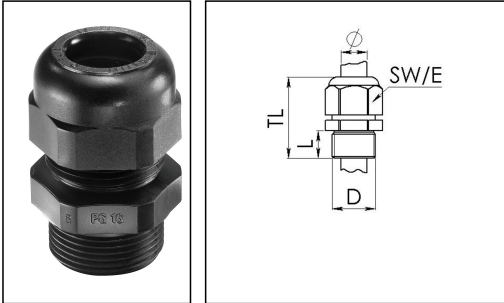

SKV 48

Cable gland, polyamide, Pg 48, RAL 9005

Product illustrations are exemplary and may differ from the chosen product. Further variants and individual customization, we will gladly provide you on request.

Material cable gland	Polyamide
Material sealing gasket	EPDM
Temp. range min	-40 °C
Temp. range max	100 °C
Protection class	IP68 (5 bar 30 min)
Thread type	PG
Ø Connection thread D	48
Length screw-in thread L	15 mm
Ø cable diameter min	36 mm
Ø cable diameter max	44 mm
Key width SW	65 mm
Collar diameter (E)	73 mm
Total length TL	60 mm - 68 mm
Glow wire test	750 °C
Type of cable anchorage	A
Product Color	RAL 9005
Order no. RAL 9005	10066200
Type	SKV 48
Packing unit	4
ETIM-Classification	EC000441