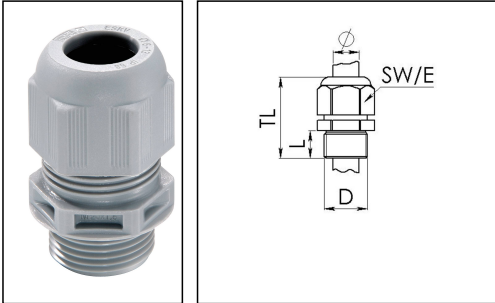

ESKV 12

Cable gland, polyamide, M12, RAL 7001 with short thread

Product illustrations are exemplary and may differ from the chosen product. Further variants and individual customization, we will gladly provide you on request.

| | |
|--------------------------|---------------------------|
| Material cable gland | Polyamide |
| Material sealing gasket | EPDM |
| Protection class | IP69, IP68 (5 bar 30 min) |
| Temp. range min | -40 °C |
| Temp. range max | 100 °C |
| Glow wire test | 750 °C |
| Thread type | M |
| Ø Connection thread D | 12 |
| Lead | 1,5 |
| Length screw-in thread L | 9 mm |
| Ø cable diameter min | 3 mm |
| Ø cable diameter max | 7 mm |
| Ø cable diameter UL | 4,1 mm - 6 mm |
| Key width SW | 16 mm |
| Collar diameter (E) | 18 mm |
| Total length TL | 29 mm - 34 mm |
| Type of cable anchorage | A |
| Install. torques fitting | 2 N m |
| Install. torques cap nut | 2 N m |
| Impact category | 2 |
| Product Color | RAL 7001 |
| Type | ESKV 12 |
| Order no. RAL 7001 | 10066380 |
| Packing unit | 50 |
| ETIM-Classification | EC000441 |