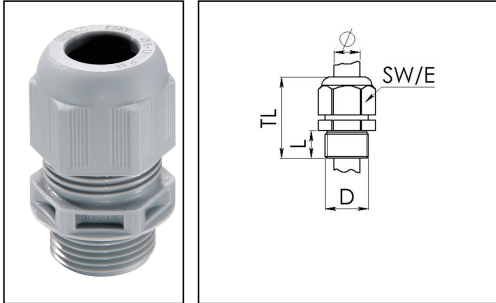

ESKV 16

Cable gland, polyamide, M16, RAL 7001 with short thread

Product illustrations are exemplary and may differ from the chosen product. Further variants and individual customization, we will gladly provide you on request.

Material cable gland	Polyamide
Material sealing gasket	EPDM
Protection class	IP69, IP68 (5 bar 30 min)
Temp. range min	-40 °C
Temp. range max	100 °C
Glow wire test	750 °C
Thread type	M
Ø Connection thread D	16
Lead	1,5
Length screw-in thread L	9 mm
Ø cable diameter min	4,5 mm
Ø cable diameter max	10 mm
Ø cable diameter UL	6 mm - 8,6 mm
Key width SW	20 mm
Collar diameter (E)	22 mm
Total length TL	31 mm - 37 mm
Type of cable anchorage	A
Install. torques fitting	3,5 N m
Install. torques cap nut	1,5 N m
Impact category	3
Product Color	RAL 7001
Type	ESKV 16
Order no. RAL 7001	10066381
Packing unit	50
ETIM-Classification	EC000441