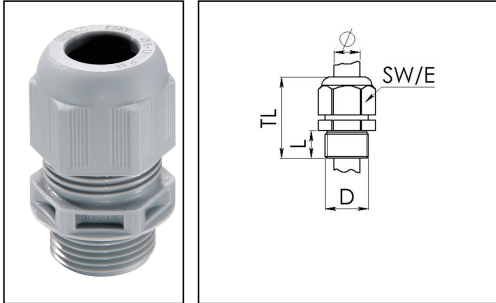

## ESKV 20

Cable gland, polyamide, M20, RAL 7001 with short thread

Product illustrations are exemplary and may differ from the chosen product. Further variants and individual customization, we will gladly provide you on request.

Material cable gland	Polyamide
Material sealing gasket	EPDM
Protection class	IP69, IP68 (5 bar 30 min)
Temp. range min	-40 °C
Temp. range max	100 °C
Glow wire test	750 °C
Thread type	M
Ø Connection thread D	20
Lead	1,5
Length screw-in thread L	10 mm
Ø cable diameter min	6 mm
Ø cable diameter max	13 mm
Ø cable diameter UL	6 mm - 8,6 mm
Key width SW	24 mm
Collar diameter (E)	27 mm
Total length TL	36 mm - 45 mm
Type of cable anchorage	A
Install. torques fitting	4 N m
Install. torques cap nut	3 N m
Impact category	3
Product Color	RAL 7001
Type	ESKV 20
Order no. RAL 7001	10066382
Packing unit	50
ETIM-Classification	EC000441