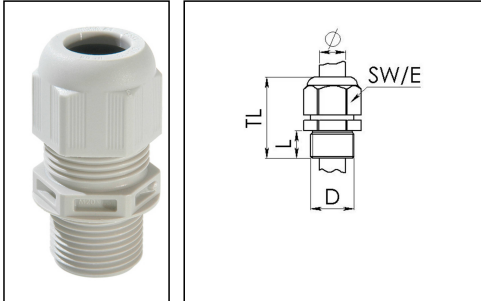

ESKV-L 12

Cable gland, polyamide with long thread

Product illustrations are exemplary and may differ from the chosen product. Further variants and individual customization, we will gladly provide you on request.

Material cable gland	Polyamide
Material sealing gasket	EPDM
Protection class	IP69, IP68 (5 bar 30 min)
Temp. range min	-40 °C
Temp. range max	100 °C
Glow wire test	750 °C
Thread type	M
Ø Connection thread D	12
Lead	1,5
Length screw-in thread L	15 mm
Ø cable diameter min	3 mm
Ø cable diameter max	7 mm
Ø cable diameter UL	4,1 mm - 6 mm
Key width SW	16 mm
Collar diameter (E)	18 mm
Total length TL	35 mm - 40 mm
Type of cable anchorage	A
Install. torques fitting	2 N m
Install. torques cap nut	2 N m
Impact category	2
Product Color	RAL 7035
Type	ESKV-L 12
Order no. RAL 7035	10066390
Packing unit	50
ETIM-Classification	EC000441