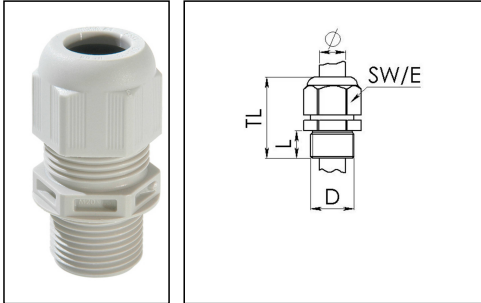

## ESKV-L 16

Cable gland, polyamide, M16, RAL 7035 with long thread

Product illustrations are exemplary and may differ from the chosen product. Further variants and individual customization, we will gladly provide you on request.

Material cable gland	Polyamide
Material sealing gasket	EPDM
Protection class	IP69, IP68 (5 bar 30 min)
Temp. range min	-40 °C
Temp. range max	100 °C
Glow wire test	750 °C
Thread type	M
Ø Connection thread D	16
Lead	1,5
Length screw-in thread L	15 mm
Ø cable diameter min	4,5 mm
Ø cable diameter max	10 mm
Ø cable diameter UL	6 mm - 8,6 mm
Key width SW	20 mm
Collar diameter (E)	22 mm
Total length TL	37 mm - 43 mm
Type of cable anchorage	A
Install. torques fitting	3,5 N m
Install. torques cap nut	1,5 N m
Impact category	3
Product Color	RAL 7035
Type	ESKV-L 16
Order no. RAL 7035	10066391
Packing unit	50
ETIM-Classification	EC000441