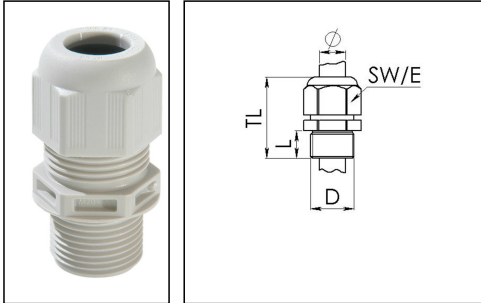

ESKV-L 16

Cable gland, polyamide, M16, RAL 7035 with long thread

Product illustrations are exemplary and may differ from the chosen product. Further variants and individual customization, we will gladly provide you on request.

Material cable gland	Polyamide
Material sealing gasket	EPDM
Protection class	IP69, IP68 (5 bar 30 min)
Temp. range min	-40 °C
Temp. range max	100 °C
Glow wire test	750 °C
Thread type	M
Ø Connection thread D	16
Lead	1,5
Length screw-in thread L	15 mm
Ø cable diameter min	4,5 mm
Ø cable diameter max	10 mm
Ø cable diameter UL	6 mm - 8,6 mm
Key width SW	20 mm
Collar diameter (E)	22 mm
Total length TL	37 mm - 43 mm
Type of cable anchorage	A
Install. torques fitting	3,5 N m
Install. torques cap nut	1,5 N m
Impact category	3
Product Color	RAL 7035
Type	ESKV-L 16
Order no. RAL 7035	10066391
Packing unit	50
ETIM-Classification	EC000441