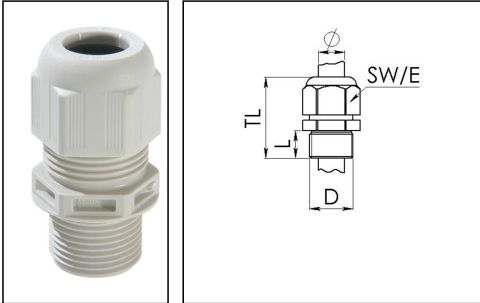

ESKV-L 16

Cable gland, polyamide with long thread

Product illustrations are exemplary and may differ from the chosen product. Further variants and individual customization, we will gladly provide you on request.

Material cable gland	Polyamide
Material sealing gasket	EPDM
Protection class	IP69, IP68 (5 bar 30 min)
Temp. range min	-40 °C
Temp. range max	100 °C
Glow wire test	750 °C
Thread type	M
Ø Connection thread D	16
Lead	1,5
Length screw-in thread L	15 mm
Ø cable diameter min	4,5 mm
Ø cable diameter max	10 mm
Ø cable diameter UL	6 mm - 8,6 mm
Key width SW	20 mm
Collar diameter (E)	22 mm
Total length TL	37 mm - 43 mm
Type of cable anchorage	A
Install. torques fitting	3,5 N m
Install. torques cap nut	1,5 N m
Impact category	3
Product Color	RAL 7035
Type	ESKV-L 16
Order no. RAL 7035	10066391
Packing unit	50
ETIM-Classification	EC000441