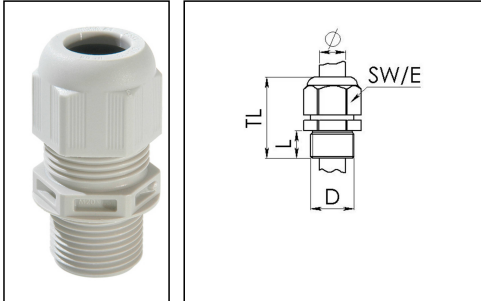

ESKV-L 16

Cable gland, polyamide with long thread

Product illustrations are exemplary and may differ from the chosen product. Further variants and individual customization, we will gladly provide you on request.

Material cable gland	Polyamide
Material sealing gasket	EPDM
Protection class	IP69, IP68 (5 bar 30 min)
Temp. range min	-40 °C
Temp. range max	100 °C
Glow wire test	750 °C
Thread type	M
Ø Connection thread D	16
Lead	1,5
Length screw-in thread L	15 mm
Ø cable diameter min	4,5 mm
Ø cable diameter max	10 mm
Ø cable diameter UL	6 mm - 8,6 mm
Key width SW	20 mm
Collar diameter (E)	22 mm
Total length TL	37 mm - 43 mm
Type of cable anchorage	A
Install. torques fitting	3,5 N m
Install. torques cap nut	1,5 N m
Impact category	3
Product Color	RAL 7035
Type	ESKV-L 16
Order no. RAL 7035	10066391
Packing unit	50
ETIM-Classification	EC000441