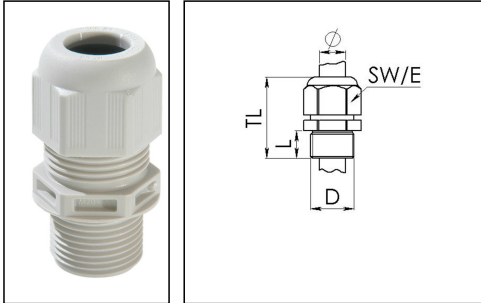

ESKV-L 20

Cable gland, polyamide, M20, RAL 7035 with long thread

Product illustrations are exemplary and may differ from the chosen product. Further variants and individual customization, we will gladly provide you on request.

Material cable gland	Polyamide
Material sealing gasket	EPDM
Protection class	IP69, IP68 (5 bar 30 min)
Temp. range min	-40 °C
Temp. range max	100 °C
Glow wire test	750 °C
Thread type	M
Ø Connection thread D	20
Lead	1,5
Length screw-in thread L	15 mm
Ø cable diameter min	6 mm
Ø cable diameter max	13 mm
Ø cable diameter UL	7,5 mm - 11,3 mm
Key width SW	24 mm
Collar diameter (E)	27 mm
Total length TL	41 mm - 50 mm
Type of cable anchorage	A
Install. torques fitting	4 N m
Install. torques cap nut	3 N m
Impact category	3
Product Color	RAL 7035
Type	ESKV-L 20
Order no. RAL 7035	10066392
Packing unit	50
ETIM-Classification	EC000441