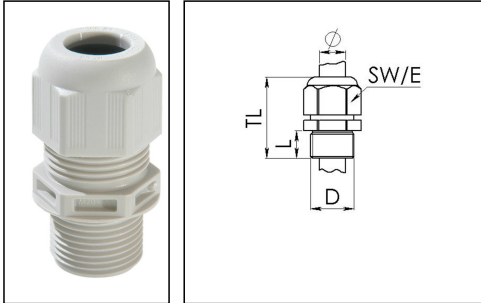

ESKV-L 25

Cable gland, polyamide, M25, RAL 7035 with long thread

Product illustrations are exemplary and may differ from the chosen product. Further variants and individual customization, we will gladly provide you on request.

Material cable gland	Polyamide
Material sealing gasket	EPDM
Protection class	IP69, IP68 (5 bar 30 min)
Temp. range min	-40 °C
Temp. range max	100 °C
Glow wire test	750 °C
Thread type	M
Ø Connection thread D	25
Lead	1,5
Length screw-in thread L	15 mm
Ø cable diameter min	9 mm
Ø cable diameter max	17 mm
Ø cable diameter UL	10,8 mm - 15,8 mm
Key width SW	29 mm
Collar diameter (E)	32 mm
Total length TL	43 mm - 52 mm
Type of cable anchorage	A
Install. torques fitting	10 N m
Install. torques cap nut	4 N m
Impact category	4
Product Color	RAL 7035
Type	ESKV-L 25
Order no. RAL 7035	10066393
Packing unit	50
ETIM-Classification	EC000441