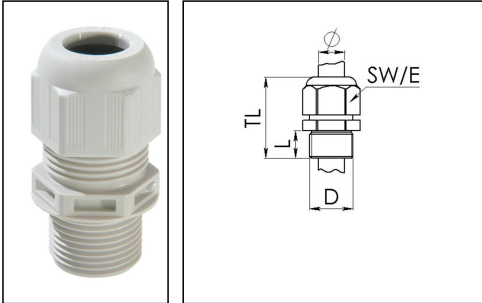

## ESKV-L 32

Cable gland, polyamide, M32, RAL 7035 with long thread

Product illustrations are exemplary and may differ from the chosen product. Further variants and individual customization, we will gladly provide you on request.

Material cable gland	Polyamide
Material sealing gasket	EPDM
Protection class	IP69, IP68 (5 bar 30 min)
Temp. range min	-40 °C
Temp. range max	100 °C
Glow wire test	750 °C
Thread type	M
Ø Connection thread D	32
Lead	1,5
Length screw-in thread L	15 mm
Ø cable diameter min	13 mm
Ø cable diameter max	21 mm
Ø cable diameter UL	14,6 mm - 19,5 mm
Key width SW	36 mm
Collar diameter (E)	40 mm
Total length TL	45 mm - 54 mm
Type of cable anchorage	A
Install. torques fitting	15 N m
Install. torques cap nut	4 N m
Impact category	4
Product Color	RAL 7035
Type	ESKV-L 32
Order no. RAL 7035	10066394
Packing unit	25
ETIM-Classification	EC000441