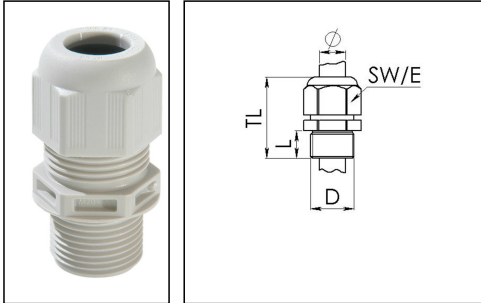

## ESKV-L 32

Cable gland, polyamide, M32, RAL 7035 with long thread

Product illustrations are exemplary and may differ from the chosen product. Further variants and individual customization, we will gladly provide you on request.

Material cable gland	Polyamide
Material sealing gasket	EPDM
Protection class	IP69, IP68 (5 bar 30 min)
Temp. range min	-40 °C
Temp. range max	100 °C
Glow wire test	750 °C
Thread type	M
Ø Connection thread D	32
Lead	1,5
Length screw-in thread L	15 mm
Ø cable diameter min	13 mm
Ø cable diameter max	21 mm
Ø cable diameter UL	14,6 mm - 19,5 mm
Key width SW	36 mm
Collar diameter (E)	40 mm
Total length TL	45 mm - 54 mm
Type of cable anchorage	A
Install. torques fitting	15 N m
Install. torques cap nut	4 N m
Impact category	4
Product Color	RAL 7035
Type	ESKV-L 32
Order no. RAL 7035	10066394
Packing unit	25
ETIM-Classification	EC000441