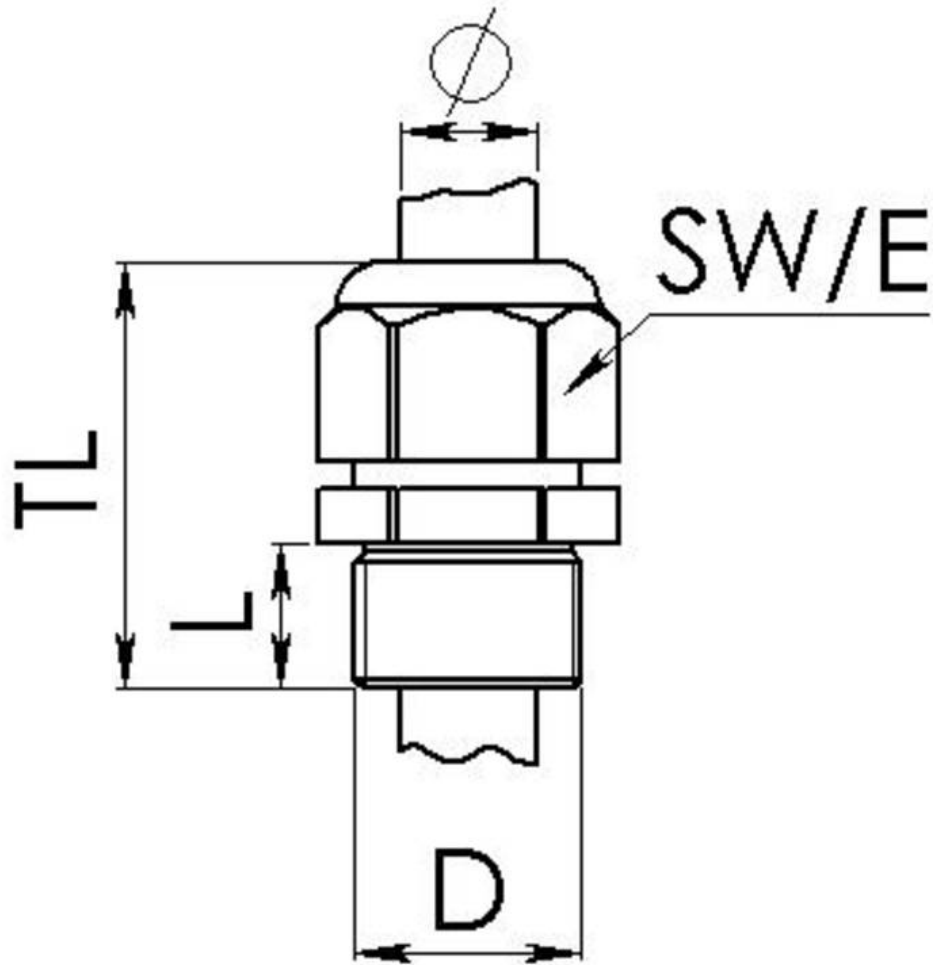

Your Contact:

WISKA Hoppmann GmbH

Kisdorfer Weg 28 · 24568 Kaltenkirchen · Germany

☎ +49-4191-508-0 · 📠 +49-4191-508-209

contact@wiska.de · www.wiska.com