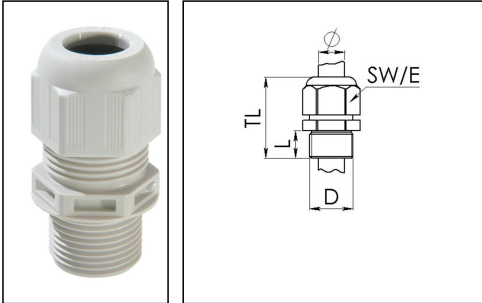

## ESKV-L 40

Cable gland, polyamide, M40, RAL 7035 with long thread

Product illustrations are exemplary and may differ from the chosen product. Further variants and individual customization, we will gladly provide you on request.

Material cable gland	Polyamide
Material sealing gasket	EPDM
Protection class	IP69, IP68 (5 bar 30 min)
Temp. range min	-40 °C
Temp. range max	100 °C
Glow wire test	750 °C
Thread type	M
Ø Connection thread D	40
Lead	1,5
Length screw-in thread L	18 mm
Ø cable diameter min	16 mm
Ø cable diameter max	28 mm
Ø cable diameter UL	17,4 mm - 26,4 mm
Key width SW	46 mm
Collar diameter (E)	51 mm
Total length TL	58 mm - 71 mm
Type of cable anchorage	A
Install. torques fitting	20 N m
Install. torques cap nut	20 N m
Impact category	4
Equipment	Incl. connection thread gasket
Product Color	RAL 7035
Type	ESKV-L 40
Order no. RAL 7035	10066395
Packing unit	10