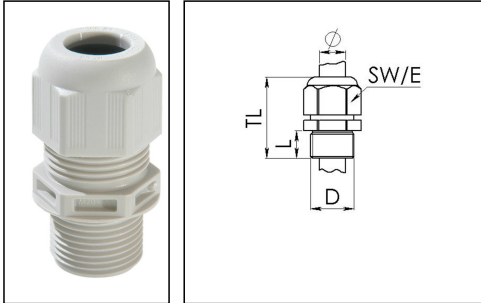

## ESKV-L 40

Cable gland, polyamide with long thread

Product illustrations are exemplary and may differ from the chosen product. Further variants and individual customization, we will gladly provide you on request.

Material cable gland	Polyamide
Material sealing gasket	EPDM
Protection class	IP69, IP68 (5 bar 30 min)
Temp. range min	-40 °C
Temp. range max	100 °C
Glow wire test	750 °C
Thread type	M
Ø Connection thread D	40
Lead	1,5
Length screw-in thread L	18 mm
Ø cable diameter min	16 mm
Ø cable diameter max	28 mm
Ø cable diameter UL	17,4 mm - 26,4 mm
Key width SW	46 mm
Collar diameter (E)	51 mm
Total length TL	58 mm - 71 mm
Type of cable anchorage	A
Install. torques fitting	20 N m
Install. torques cap nut	20 N m
Impact category	4
Equipment	Incl. connection thread gasket
Product Color	RAL 7035
Type	ESKV-L 40
Order no. RAL 7035	10066395
Packing unit	10