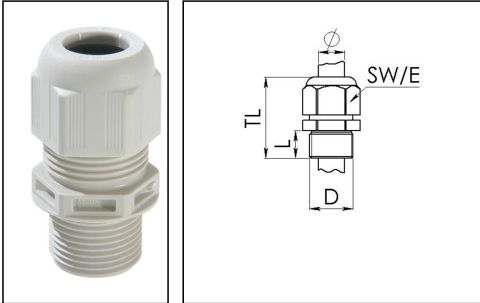

ESKV-L 63

Cable gland, polyamide, M63, RAL 7035 with long thread

Product illustrations are exemplary and may differ from the chosen product. Further variants and individual customization, we will gladly provide you on request.

Material cable gland	Polyamide
Material sealing gasket	EPDM
Protection class	IP69, IP68 (5 bar 30 min)
Temp. range min	-40 °C
Temp. range max	100 °C
Glow wire test	750 °C
Thread type	M
Ø Connection thread D	63
Lead	1,5
Length screw-in thread L	18 mm
Ø cable diameter min	34 mm
Ø cable diameter max	48 mm
Ø cable diameter UL	38,1 mm - 47,5 mm
Key width SW	68 mm
Collar diameter (E)	75 mm
Total length TL	67 mm - 81 mm
Type of cable anchorage	A
Install. torques fitting	30 N m
Install. torques cap nut	30 N m
Impact category	5
Equipment	Incl. connection thread gasket
Product Color	RAL 7035
Type	ESKV-L 63
Order no. RAL 7035	10066397
Packing unit	10