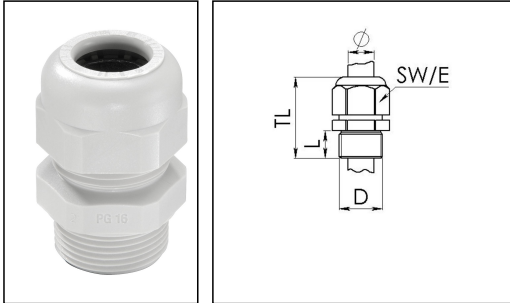

## SKV 13,5

Cable gland, polyamide, Pg 13,5 RAL 7035

Product illustrations are exemplary and may differ from the chosen product. Further variants and individual customization, we will gladly provide you on request.

<b>Material cable gland</b>	Polyamide
<b>Material sealing gasket</b>	EPDM
<b>Temp. range min</b>	-40 °C
<b>Temp. range max</b>	100 °C
<b>Protection class</b>	IP68 (5 bar 30 min)
<b>Thread type</b>	PG
<b>Ø Connection thread D</b>	13,5
<b>Length screw-in thread L</b>	10 mm
<b>Ø cable diameter min</b>	6 mm
<b>Ø cable diameter max</b>	12 mm
<b>Key width SW</b>	24 mm
<b>Collar diameter (E)</b>	26 mm
<b>Total length TL</b>	35 mm - 41 mm
<b>Glow wire test</b>	750 °C
<b>Type of cable anchorage</b>	A
<b>Product Color</b>	RAL 7035
<b>Order no. RAL 7035</b>	10066403
<b>Type</b>	SKV 13,5
<b>Packing unit</b>	50
<b>ETIM-Classification</b>	EC000441