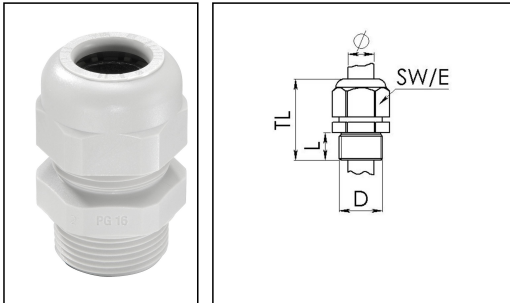

SKV 16

Cable gland, polyamide, Pg 16, RAL 7035

Product illustrations are exemplary and may differ from the chosen product. Further variants and individual customization, we will gladly provide you on request.

Material cable gland	Polyamide
Material sealing gasket	EPDM
Temp. range min	-40 °C
Temp. range max	100 °C
Protection class	IP68 (5 bar 30 min)
Thread type	PG
Ø Connection thread D	16
Length screw-in thread L	11 mm
Ø cable diameter min	8 mm
Ø cable diameter max	14 mm
Key width SW	27 mm
Collar diameter (E)	29 mm
Total length TL	38 mm - 44 mm
Glow wire test	750 °C
Type of cable anchorage	A
Product Color	RAL 7035
Order no. RAL 7035	10066404
Type	SKV 16
Packing unit	50
ETIM-Classification	EC000441