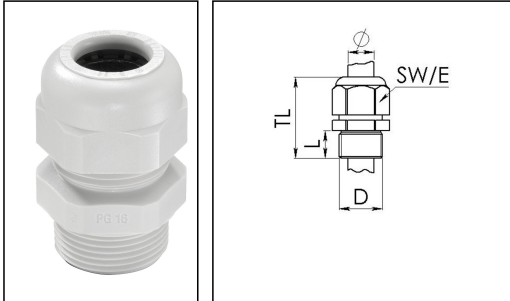

## SKV 16

Cable gland, polyamide, Pg 16, RAL 7035

Product illustrations are exemplary and may differ from the chosen product. Further variants and individual customization, we will gladly provide you on request.

Material cable gland	Polyamide
Material sealing gasket	EPDM
Temp. range min	-40 °C
Temp. range max	100 °C
Protection class	IP68 (5 bar 30 min)
Thread type	PG
Ø Connection thread D	16
Length screw-in thread L	11 mm
Ø cable diameter min	8 mm
Ø cable diameter max	14 mm
Key width SW	27 mm
Collar diameter (E)	29 mm
Total length TL	38 mm - 44 mm
Glow wire test	750 °C
Type of cable anchorage	A
Product Color	RAL 7035
Order no. RAL 7035	10066404
Type	SKV 16
Packing unit	50
ETIM-Classification	EC000441