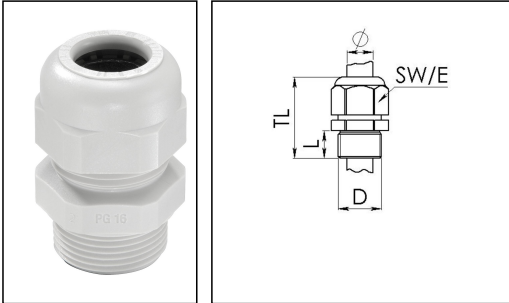

SKV 29

Cable gland, polyamide, Pg 29, RAL 7035

Product illustrations are exemplary and may differ from the chosen product. Further variants and individual customization, we will gladly provide you on request.

Material cable gland	Polyamide
Material sealing gasket	EPDM
Temp. range min	-40 °C
Temp. range max	100 °C
Protection class	IP68 (5 bar 30 min)
Thread type	PG
Ø Connection thread D	29
Length screw-in thread L	12 mm
Ø cable diameter min	16 mm
Ø cable diameter max	25 mm
Key width SW	42 mm
Collar diameter (E)	46 mm
Total length TL	47 mm - 56 mm
Glow wire test	750 °C
Type of cable anchorage	A
Product Color	RAL 7035
Order no. RAL 7035	10066406
Type	SKV 29
Packing unit	20
ETIM-Classification	EC000441