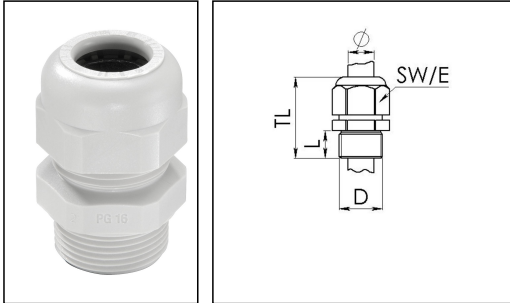

## SKV 29

Cable gland, polyamide, Pg 29, RAL 7035

Product illustrations are exemplary and may differ from the chosen product. Further variants and individual customization, we will gladly provide you on request.

<b>Material cable gland</b>	Polyamide
<b>Material sealing gasket</b>	EPDM
<b>Temp. range min</b>	-40 °C
<b>Temp. range max</b>	100 °C
<b>Protection class</b>	IP68 (5 bar 30 min)
<b>Thread type</b>	PG
<b>Ø Connection thread D</b>	29
<b>Length screw-in thread L</b>	12 mm
<b>Ø cable diameter min</b>	16 mm
<b>Ø cable diameter max</b>	25 mm
<b>Key width SW</b>	42 mm
<b>Collar diameter (E)</b>	46 mm
<b>Total length TL</b>	47 mm - 56 mm
<b>Glow wire test</b>	750 °C
<b>Type of cable anchorage</b>	A
<b>Product Color</b>	RAL 7035
<b>Order no. RAL 7035</b>	10066406
<b>Type</b>	SKV 29
<b>Packing unit</b>	20
<b>ETIM-Classification</b>	EC000441