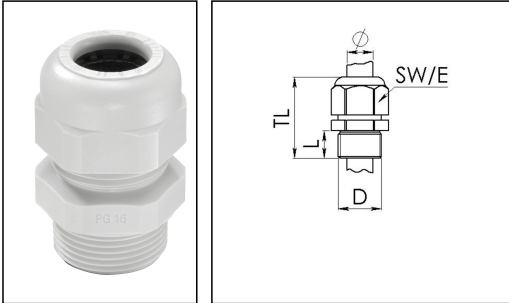

## SKV 36

Cable gland, polyamide, Pg 36, RAL 7035

Product illustrations are exemplary and may differ from the chosen product. Further variants and individual customization, we will gladly provide you on request.

<b>Material cable gland</b>	Polyamide
<b>Material sealing gasket</b>	EPDM
<b>Temp. range min</b>	-40 °C
<b>Temp. range max</b>	100 °C
<b>Protection class</b>	IP68 (5 bar 30 min)
<b>Thread type</b>	PG
<b>Ø Connection thread D</b>	36
<b>Length screw-in thread L</b>	14 mm
<b>Ø cable diameter min</b>	22 mm
<b>Ø cable diameter max</b>	32 mm
<b>Key width SW</b>	53 mm
<b>Collar diameter (E)</b>	59 mm
<b>Total length TL</b>	56 mm - 65 mm
<b>Glow wire test</b>	750 °C
<b>Type of cable anchorage</b>	A
<b>Product Color</b>	RAL 7035
<b>Order no. RAL 7035</b>	10066407
<b>Type</b>	SKV 36
<b>Packing unit</b>	10
<b>ETIM-Classification</b>	EC000441