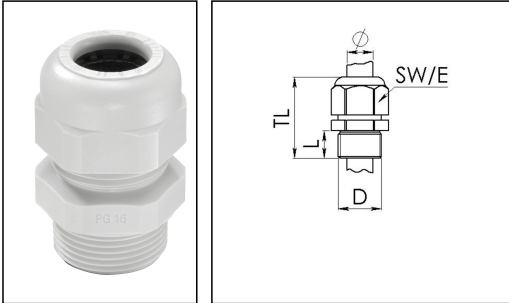

SKV 42

Cable gland, polyamide, Pg 42, RAL 7035

Product illustrations are exemplary and may differ from the chosen product. Further variants and individual customization, we will gladly provide you on request.

Material cable gland	Polyamide
Material sealing gasket	EPDM
Temp. range min	-40 °C
Temp. range max	100 °C
Protection class	IP68 (5 bar 30 min)
Thread type	PG
Ø Connection thread D	42
Length screw-in thread L	14 mm
Ø cable diameter min	28 mm
Ø cable diameter max	38 mm
Key width SW	60 mm
Collar diameter (E)	67 mm
Total length TL	58 mm - 67 mm
Glow wire test	750 °C
Type of cable anchorage	A
Product Color	RAL 7035
Order no. RAL 7035	10066408
Type	SKV 42
Packing unit	5
ETIM-Classification	EC000441

Recommended accessories

MUG 42	10060678

Your Contact:

WISKA Hoppmann GmbH

Kisdorfer Weg 28 · 24568 Kaltenkirchen · Germany

☎ +49-4191-508-0 · 📠 +49-4191-508-209

contact@wiska.de · www.wiska.com