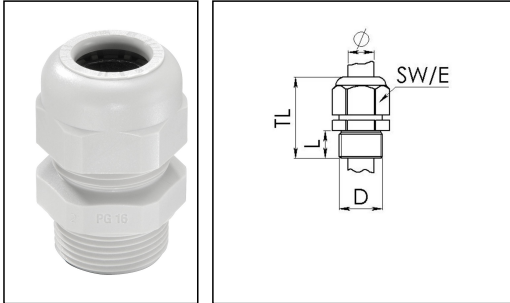

## SKV 42

Cable gland, polyamide, Pg 42, RAL 7035

Product illustrations are exemplary and may differ from the chosen product. Further variants and individual customization, we will gladly provide you on request.

<b>Material cable gland</b>	Polyamide
<b>Material sealing gasket</b>	EPDM
<b>Temp. range min</b>	-40 °C
<b>Temp. range max</b>	100 °C
<b>Protection class</b>	IP68 (5 bar 30 min)
<b>Thread type</b>	PG
<b>Ø Connection thread D</b>	42
<b>Length screw-in thread L</b>	14 mm
<b>Ø cable diameter min</b>	28 mm
<b>Ø cable diameter max</b>	38 mm
<b>Key width SW</b>	60 mm
<b>Collar diameter (E)</b>	67 mm
<b>Total length TL</b>	58 mm - 67 mm
<b>Glow wire test</b>	750 °C
<b>Type of cable anchorage</b>	A
<b>Product Color</b>	RAL 7035
<b>Order no. RAL 7035</b>	10066408
<b>Type</b>	SKV 42
<b>Packing unit</b>	5
<b>ETIM-Classification</b>	EC000441