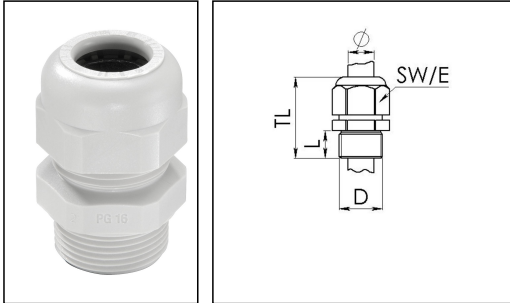

SKV 48

Cable gland, polyamide, Pg 48, RAL 7035

Product illustrations are exemplary and may differ from the chosen product. Further variants and individual customization, we will gladly provide you on request.

Material cable gland	Polyamide
Material sealing gasket	EPDM
Temp. range min	-40 °C
Temp. range max	100 °C
Protection class	IP68 (5 bar 30 min)
Thread type	PG
Ø Connection thread D	48
Length screw-in thread L	15 mm
Ø cable diameter min	36 mm
Ø cable diameter max	44 mm
Key width SW	65 mm
Collar diameter (E)	73 mm
Total length TL	60 mm - 68 mm
Glow wire test	750 °C
Type of cable anchorage	A
Product Color	RAL 7035
Order no. RAL 7035	10066409
Type	SKV 48
Packing unit	4
ETIM-Classification	EC000441