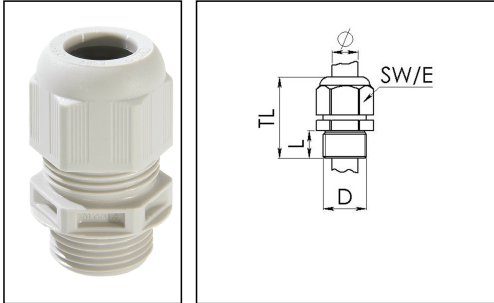

ESKV 12

Cable gland, polyamide, M12, RAL 7035 with short thread

Product illustrations are exemplary and may differ from the chosen product. Further variants and individual customization, we will gladly provide you on request.

Material cable gland	Polyamide
Material sealing gasket	EPDM
Protection class	IP69, IP68 (5 bar 30 min)
Temp. range min	-40 °C
Temp. range max	100 °C
Glow wire test	750 °C
Thread type	M
Ø Connection thread D	12
Lead	1,5
Length screw-in thread L	9 mm
Ø cable diameter min	3 mm
Ø cable diameter max	7 mm
Ø cable diameter UL	4,1 mm - 6 mm
Key width SW	16 mm
Collar diameter (E)	18 mm
Total length TL	29 mm - 34 mm
Type of cable anchorage	A
Install. torques fitting	2 N m
Install. torques cap nut	2 N m
Impact category	2
Product Color	RAL 7035
Type	ESKV 12
Order no. RAL 7035	10066410
Packing unit	50
ETIM-Classification	EC000441